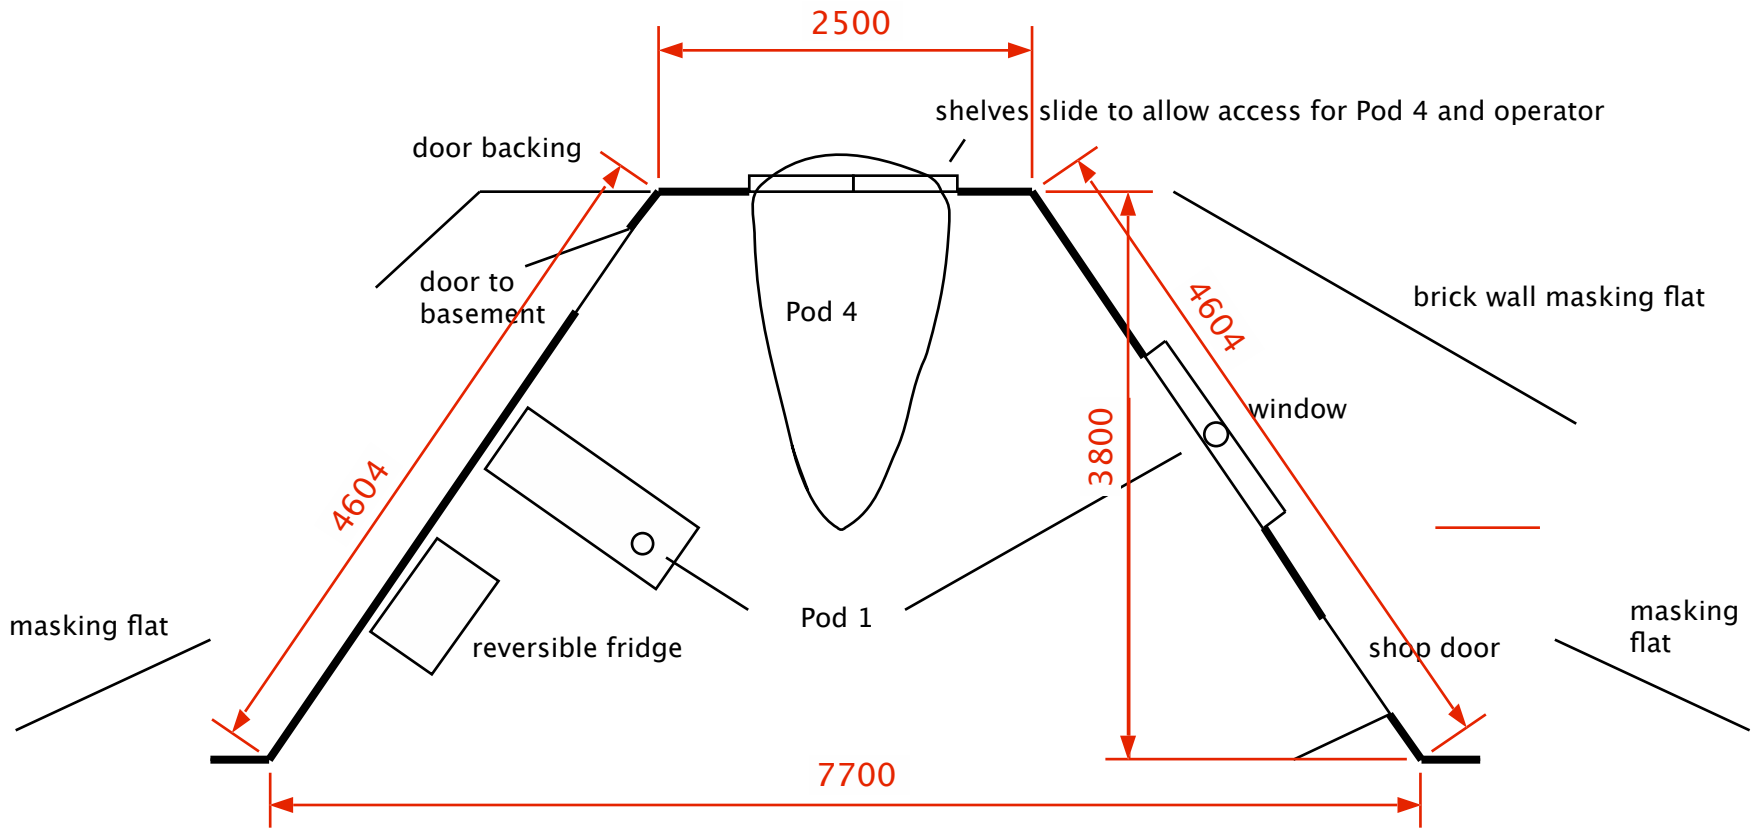

LITTLE SHOP OF HORRORS  
Scenetec set plan

Little Shop of Horrors

Scale 1:50

Scenetec 2012